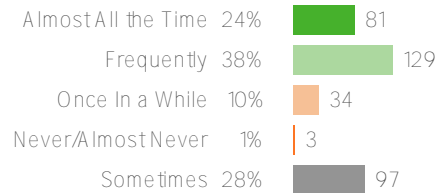

348 responses

District average:

Washington Elementary School District

Favorable:

Favorable:

Favorable:

Favorable:

Favorable: