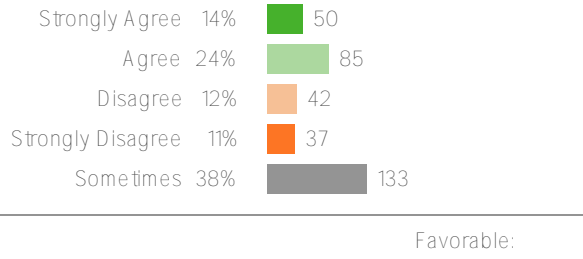

Arroyo

2023-2024 Student Survey
Fall 2023

348 responses

District average:

Washington Elementary School
District

348 responses

District average:

Washington Elementary School
District

Favorable:

348 responses

District average:

Washington Elementary School District

348 responses

District average:

Washington Elementary School
District

Favorable: