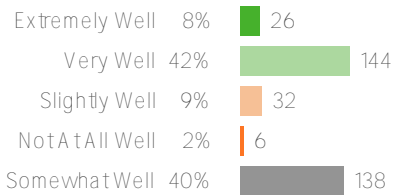

Arroyo

2023-2024 Student Survey
Fall 2023

348 responses

District average:

Washington Elementary School
District

348 responses

District average:

Washington Elementary School
District

Favorable:

348 responses

District average:

Washington Elementary School District

348 responses

District average:

Washington Elementary School
District

Favorable:

348 responses

District average:

Washington Elementary School District

Favorable:

Favorable:

Favorable:

Favorable:

Favorable: