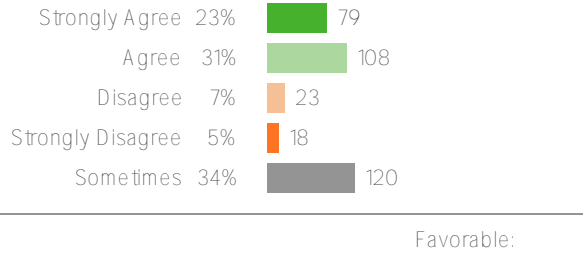

348 responses

District average:

Washington Elementary School District