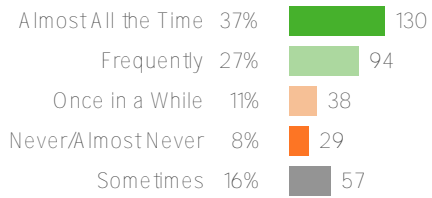

Favorable:

Favorable:

348 responses

District average: Washington Elementary School District

Favorable:

348 responses

District average:

Washington Elementary School
District