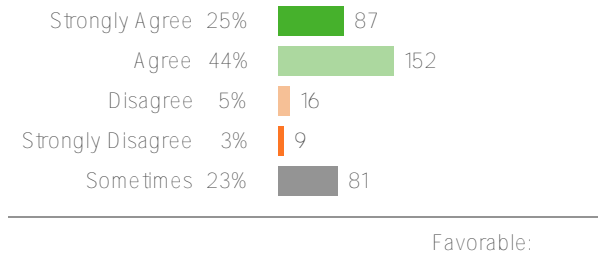

348 responses

District average:

Washington Elementary School District