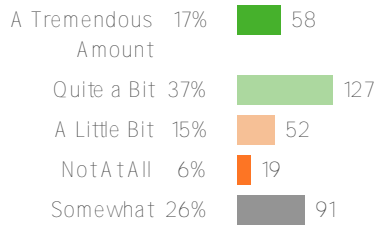

Favorable: