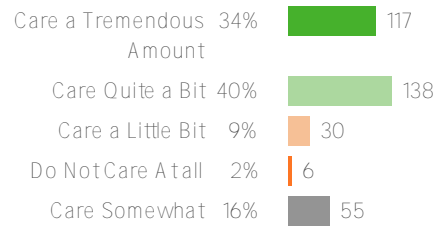

Favorable:

348 responses

District average:

Washington Elementary School District

348 responses

District average:

Washington Elementary School
District

Favorable:

348 responses

District average:

Washington Elementary School District

Favorable:

Favorable:

Favorable:

Favorable:

Favorable: