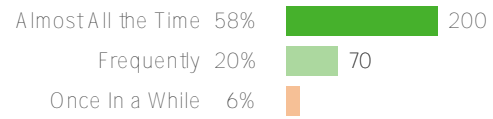

Favorable: