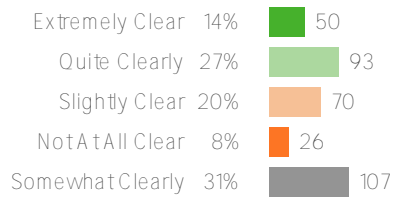

348 responses

District average:

Washington Elementary School District

Favorable:

Favorable:

Favorable:

Favorable:

Favorable: