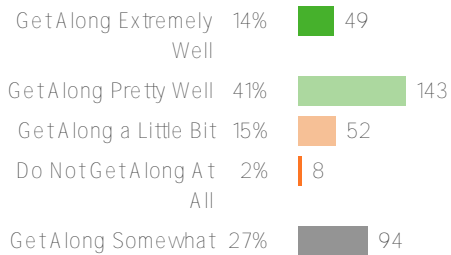

348 responses

District average:

Washington Elementary School District

Favorable:

Favorable:

Favorable:

Favorable:

Favorable: